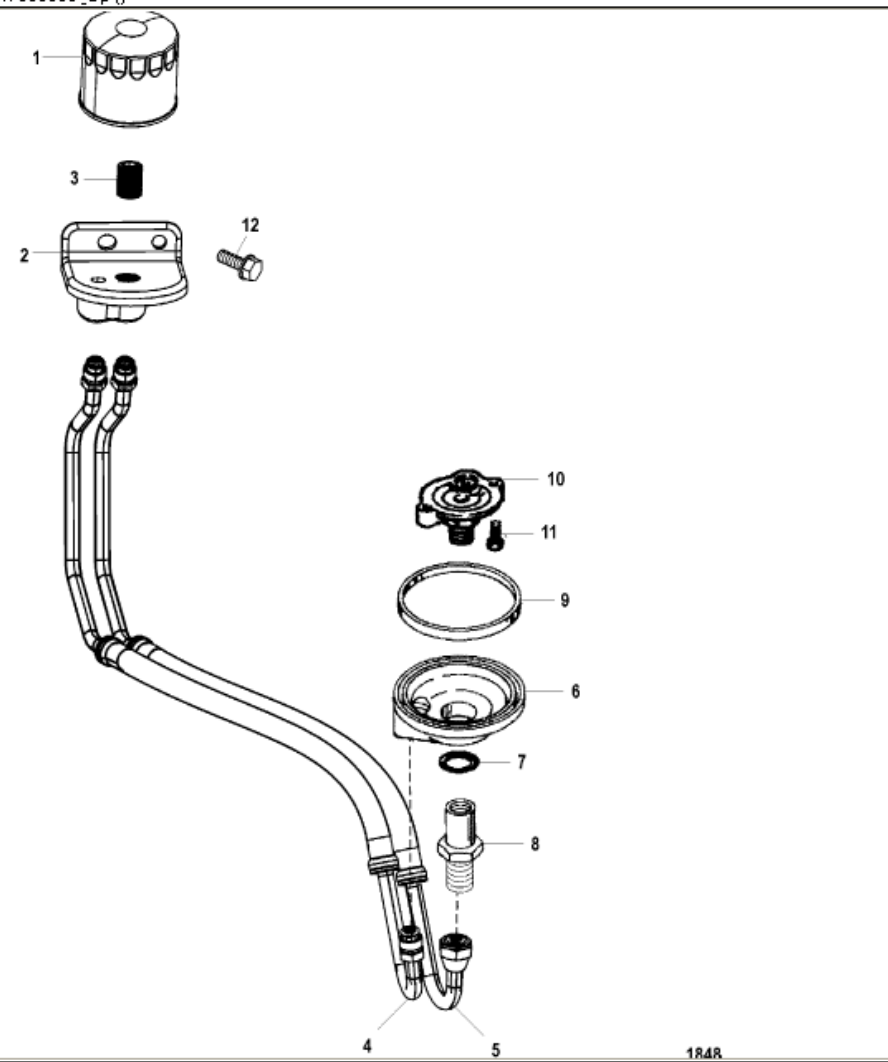

Parts List

1848

Ref	Class	Part	Description	Qty	Comment	Footnote
1	35	866340Q02	OIL FILTER	1	(Quicksilver Brand)	
1	35	866340K01	OIL FILTER	1	(Mercury Precision Parts Brand)	
2		863732T 1	BRACKET, Oil Filter	1		
3	22	863485	FITTING, Oil Filter	1		
4	32	864557	HOSE, Oil, From Adaptor	1		
4	32	865055	HOSE, Oil, From Adaptor	1	[V Drive]	
5	32	864556	HOSE, Oil, To Adaptor	1		
5	32	865056	HOSE, Oil, To Adaptor	1	[V Drive]	
6	35	818400A 1	ADAPTOR	1		
7	26	42077	SEAL	1		2
8	22	806121	FITTING	1		
9	27	91892	GASKET	1		2
10		71920	VALVE ASSEMBLY, Filter	1		
11	10	54786	SCREW, (.312-18 x 1.250)	2		